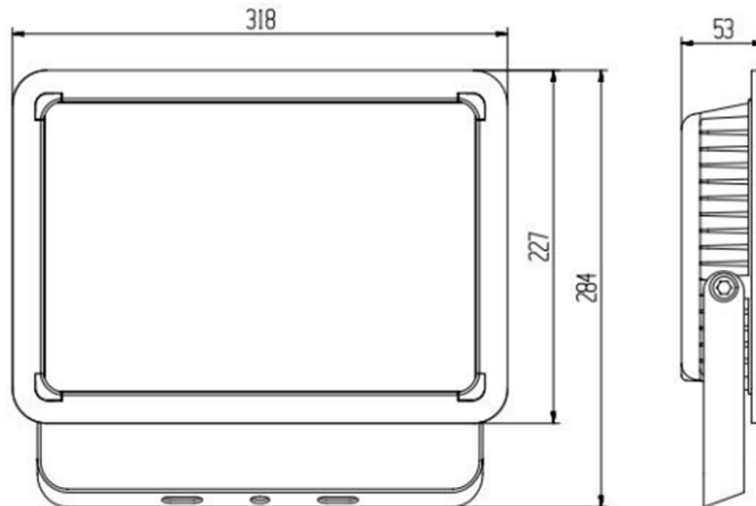

2. Product Dimension:

3. Notes:

1. In order to ensure proper operation, make sure that the voltage indicated range use;
2. Please follow the correct way to install and use the product, cut off the electricity before installing or disassemble to prevent electric shock;
3. The product is not suitable to working in frequent power-off situation, it will affect the life of the lamp;
4. Do not look directly into the LED light source for long time, high-intensity light source may cause eye injury;
5. No user dismantle, replace the device;